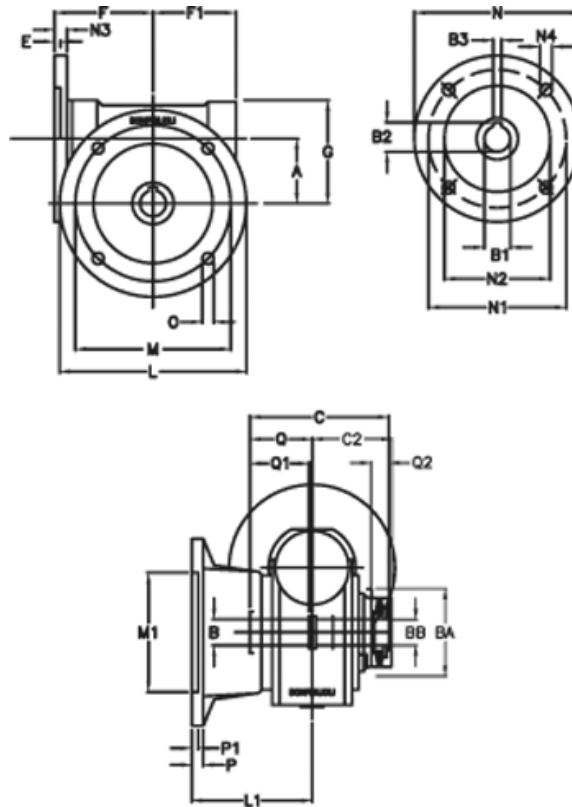

Article number: 390204400742316

Description: Worm Gear with Torque Limiter  
VF 44-L1-F-7-P63B14

## Measures

a = 44.60	C2 = 48	m = 87	P = 9
B = 18	Description = VF 44F-xx-63B14	M1 = 60	P1 = 7
B1 E7 = 11	E = 2.0	N = 90	Q = 32.0
B2 = 12.8	F = 65	N1 = 75	Q1 = 32
B3 H9 = 4	F1 = 54	N2 = 60	Q2 = 12
BA = 40	g = 71	N3 = 8.0	
BB H7 = 11	L = 110	N4 = 5.5	
C = 79	L1 = 60.5	O = 8.5	